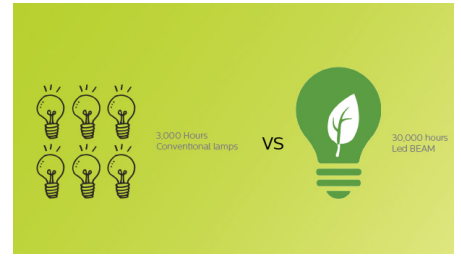

Advanced LED Light Source

The powerful LED light source displays rich, vivid colors and will last up to 30,000 hours. You won't need to replace it, it lasts 20 years if used 4h per day! In addition, the power consumption is far lower than a regular lamp based projector: a bigger screen, an immersive experience with an eco friendly device!